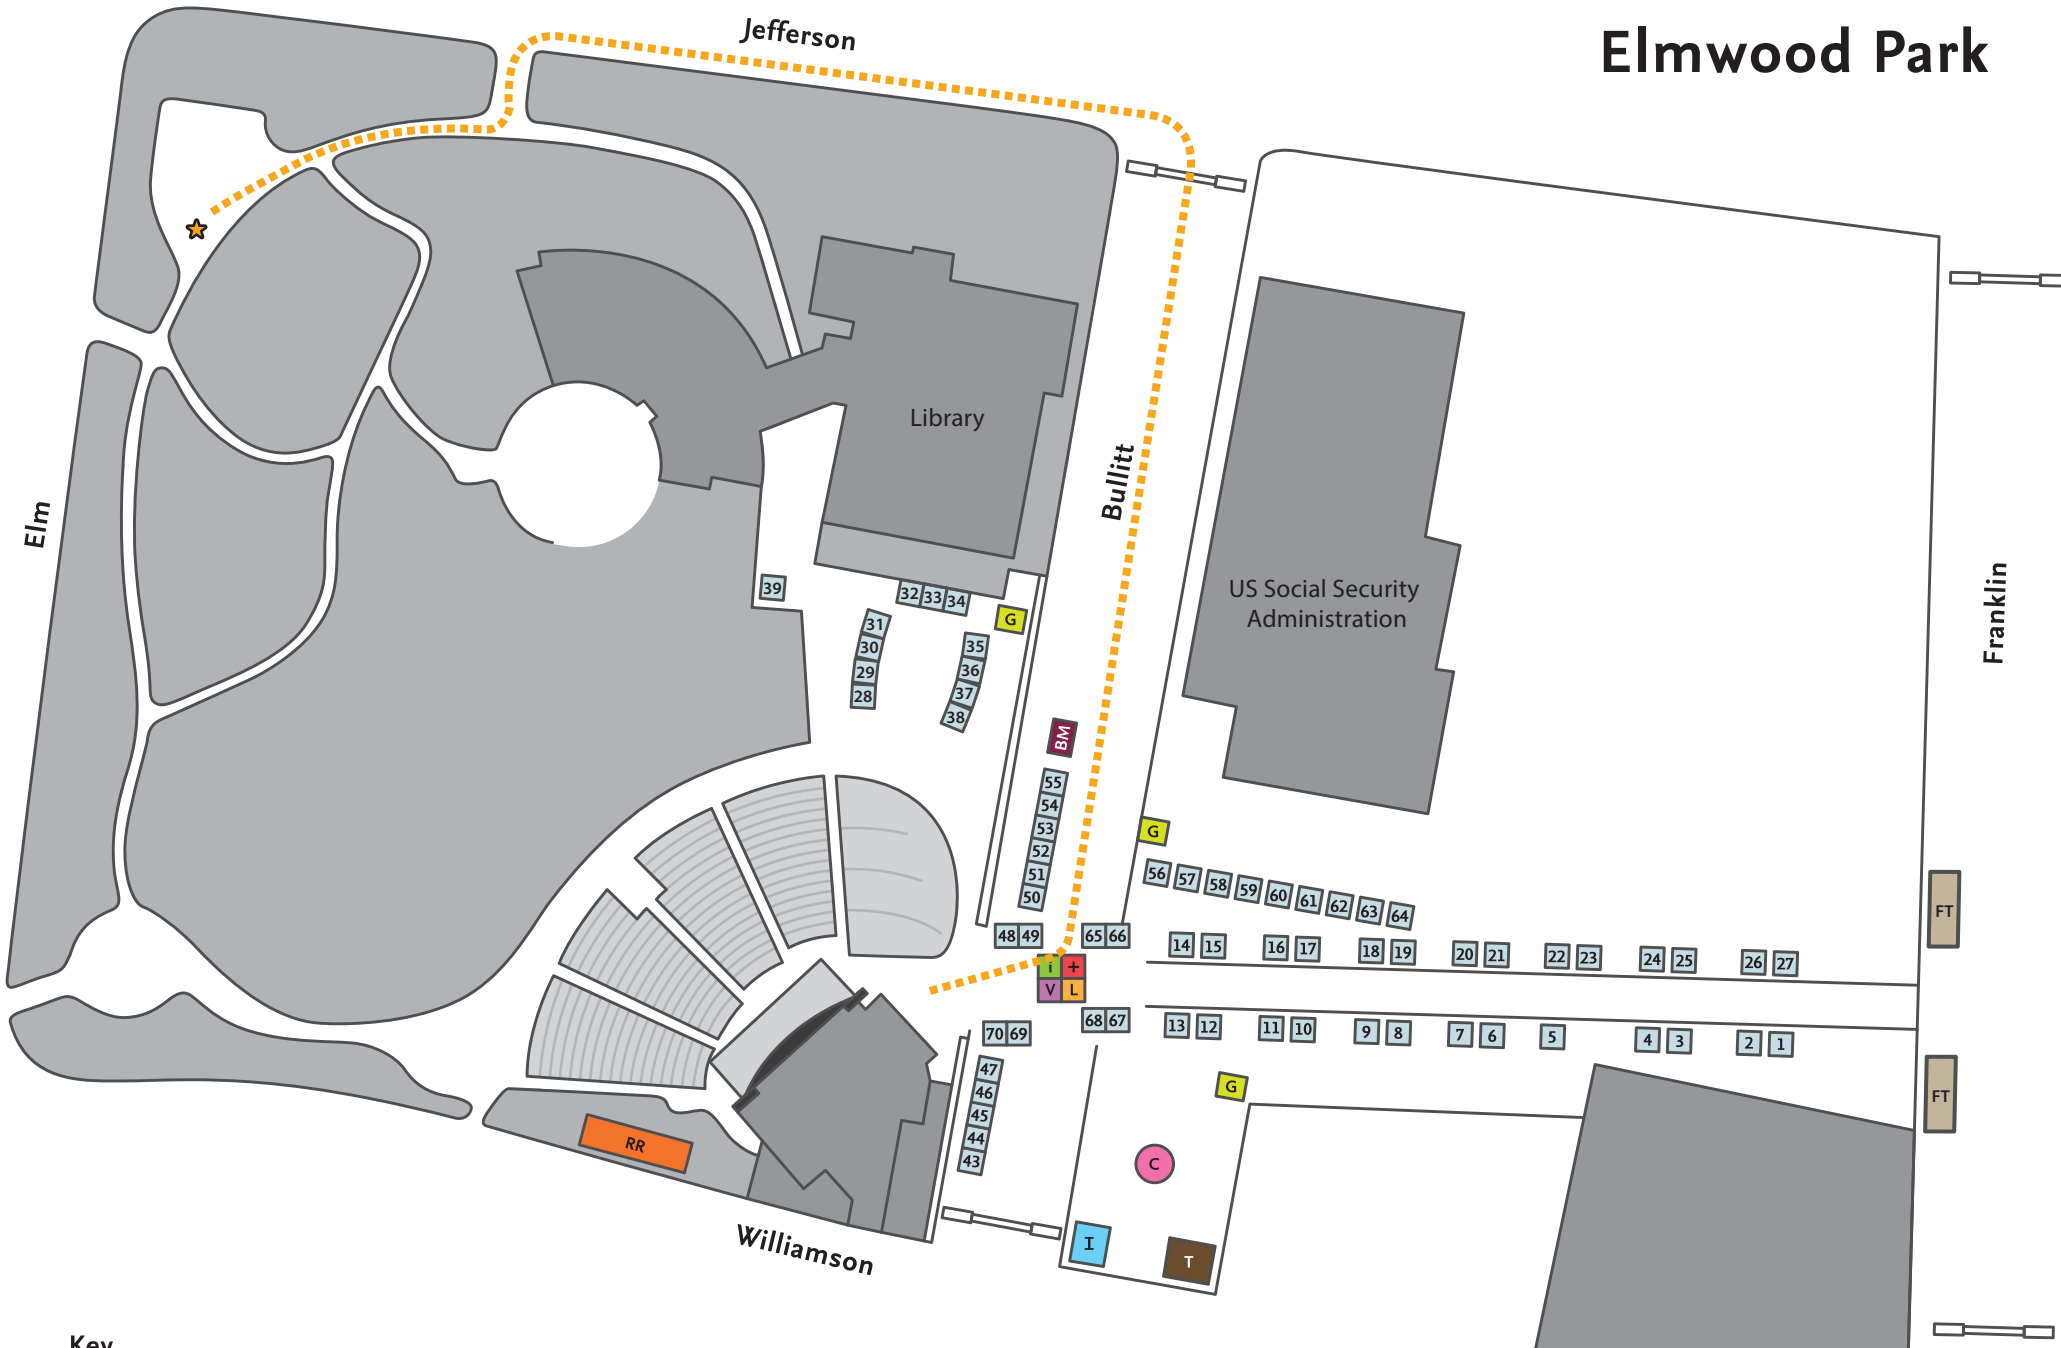

Elmwood Park

Key

- | | | | |
|-----------------|----------------------------|---------------------|-----------------------|
| Children's Area | Info Booth | Bookmobile | Parking |
| Restrooms | First Aid | Trash Compactor | Country (Key on Back) |
| Food Trucks | Volunteer/Country Check-In | Grey Water Disposal | Parade Route |
| | Local Colors Sponsor | Ice | |

on Williamson

Country List

Vendor	Booth Number
Asia Fushion Elite	69 & 70
Belize	58
Blue Ridge Internatioanl Adoption	23
Blue Ridge Literacy	32
Bolivia	4
Brazil Capoeira	39
Brazil sister cities	52
Bulgaria- Innocent of Alaska	Library Walk BM
Caribbean Chinyere Shrimp	Franklin RD FT 2
Chamber- Global Business	62
China Fans sales	34
Chinese church	28 & 29
CocoCrissi Italian Ice	between 66 & 56
Columbia - handmade Brunal	20
Columbia (Ricco's)	21
Fantasy Face Paint	11
Fashionista Roanoke Inc	59
France-Sister City	53
Girl Scouts	34
Greece	35
Guatemala/ Myan Beadwork	19
Haiti	18
Honduras	24
India- Nawab	50
Italian Am Heritage	9
Kenya (Arts)	49
Kenya (Jewlry)	33
Kenya Sister city	48

Vendor	Booth Number
Korean Baptist	30 & 31
Leagal Aid	56
Lemoine Crepes	Franklin FT 1
Lithuania	22
Mental /Health America	57
Mexico-- El Elenita	65 & 66
Mexico Fruit	10
Nepal	6 & 7
Norway- Blafjell Lodge	8
Philippines	14,15 & 16
Plow share	60
Poland	54 & 55
Roanoke Police	17
Romania	46
Russia	26
Salsa Roanoke	3
Shades of Color	5
Sister Cities	51
Sudan	37
Syria Mediteranean market	36
Syria St Phiioxenus	67 & 68
Thailand/Sarin Grill	12 & 13
Ukraine	27
VA TECH Children's booth	47
Va Tech	25
Vietnam Viet Sub	38
Voices of Faith	61