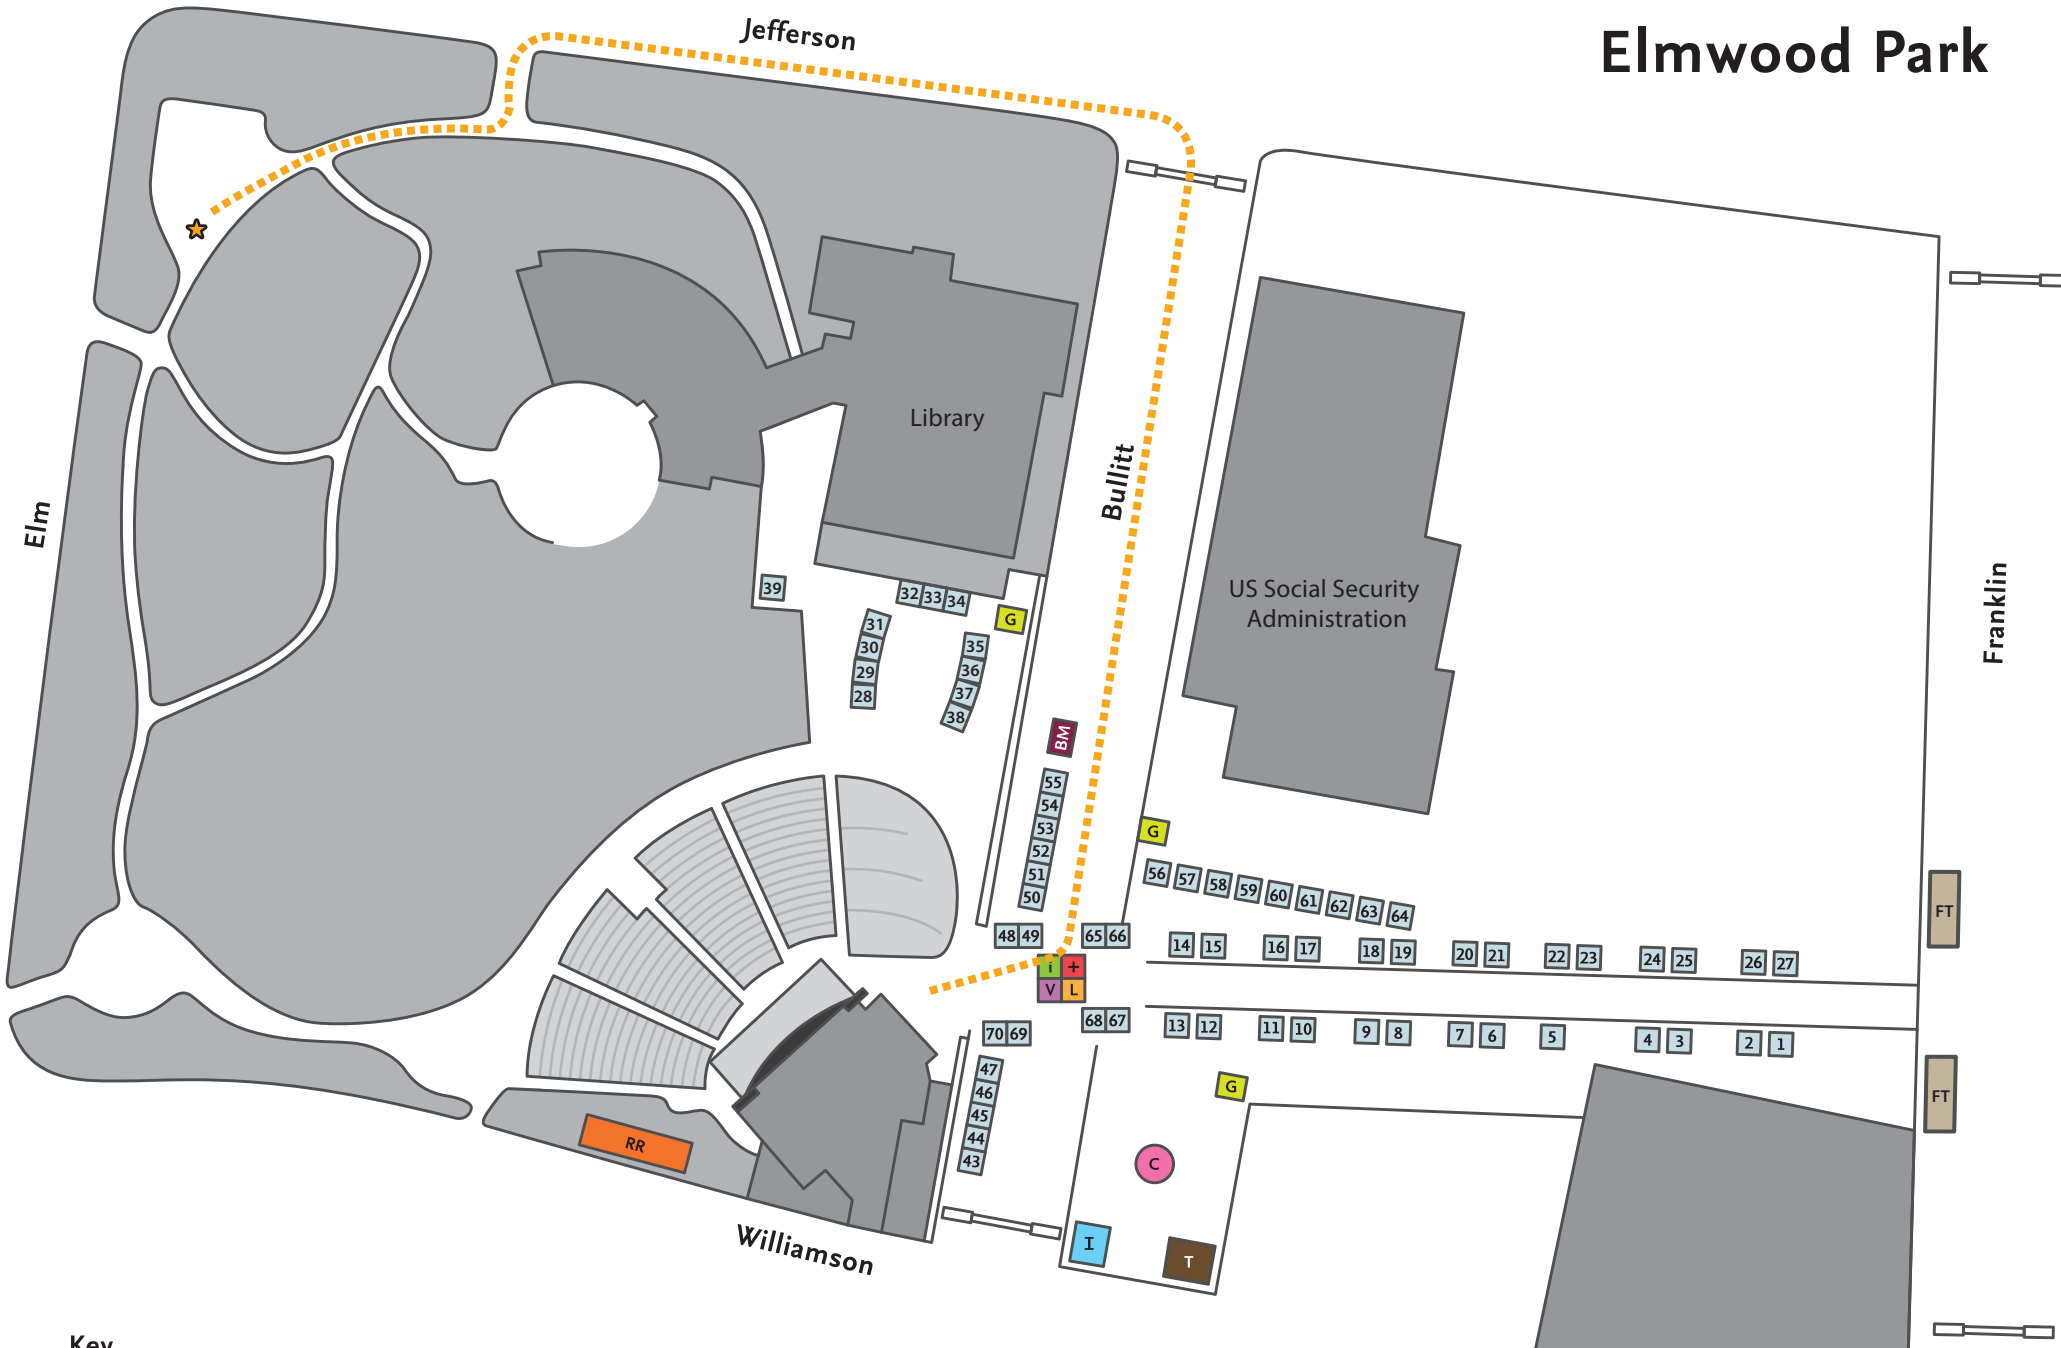

# Elmwood Park

**Key**

Children's Area	Info Booth	Bookmobile	Parking
Restrooms	First Aid	Trash Compactor	Country (Key on Back)
Food Trucks	Volunteer/Country Check-In	Grey Water Disposal	Parade Route
	Local Colors Sponsor	Ice	

# Country List

Vendor	Booth Number
Asia Fushion Elite	69 & 70
Belize	58
Blue Ridge Internatioanl Adoption	23
Blue Ridge Literacy	32
Bolivia	4
Brazil Capoeira	39
Brazil sister cities	52
Bulgaria- Innocent of Alaska	Library Walk BM
Caribbean Chinyere Shrimp	Franklin RD FT 2
Chamber- Global Business	62
China Fans sales	34
Chinese church	28 &29
CocoCrissi Italian Ice	between 66 &56
Columbia - handmade Brunal	20
Columbia (Ricco's)	21
Fantasy Face Paint	11
Fashionista Roanoke Inc	59
France-Sister City	53
Girl Scouts	34
Greece	35
Guatemala/ Myan Beadwork	19
Haiti	18
Honduras	24
India- Nawab	50
Italian Am Heritage	9
Kenya (Arts)	49
Kenya (Jewlry)	33
Kenya Sister city	48

Vendor	Booth Number
Korean Baptist	30 & 31
Leagal Aid	56
Lemoine Crepes	Franklin FT 1
Lithuania	22
Mental /Health America	57
Mexico-- El Elenita	65 & 66
Mexico Fruit	10
Nepal	6 & 7
Norway- Blafjell Lodge	8
Philippines	14,15 & 16
Plow share	60
Poland	54 & 55
Roanoke Police	17
Romania	46
Russia	26
Salsa Roanoke	3
Shades of Color	5
Sister Cities	51
Sudan	37
Syria Mediteranean market	36
Syria St Phiiloxenus	67 &68
Thailand/Sarin Grill	12 & 13
Ukraine	27
VA TECH Children's booth	47
Va Tech	25
Vietnam Viet Sub	38
Voices of Faith	61